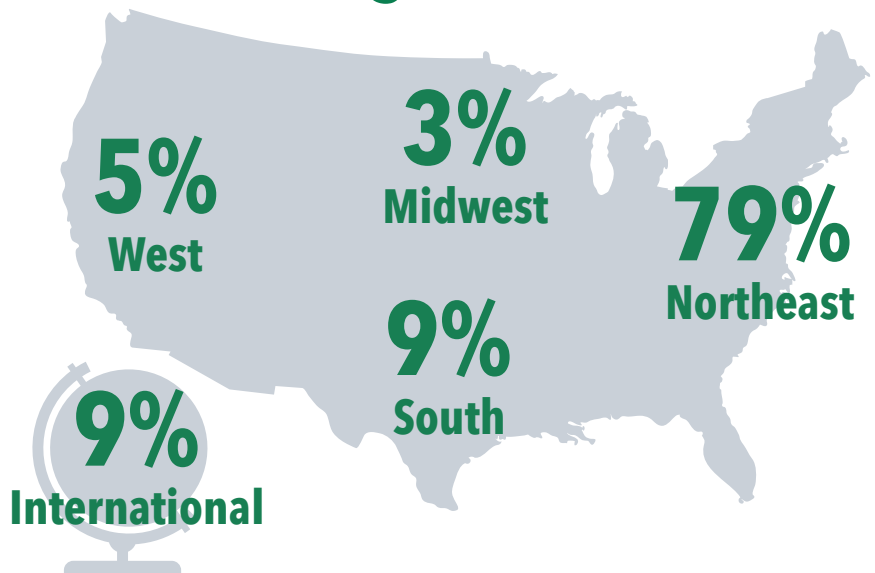

New York Summary

	New York State	Central New York
Undergraduates Employed	53.5%	35%
Graduate Students Employed	39.2%	35%

Top Graduate Schools

- Georgetown University
- Rochester Institute of Technology
- Cornell University
- Johns Hopkins University
- Marquette University
- Indiana University
- SUNY ESF
- UMASS - Amherst
- Albany College of Pharmacy
- University of Nevada - Las Vegas
- Tufts University
- University of Wisconsin-Madison

Where ESF Graduates Are Attending Graduate School

CHEMISTRY

SUNY Environmental Science and Forestry
CAREER SERVICES
DIVISION OF STUDENT AFFAIRS

AVERAGE
STARTING SALARY
\$46,750

WHERE ARE THEY NOW?

SUNY ESF CLASS OF 2019