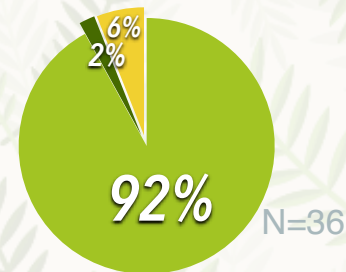

ENVIRONMENTAL & FOREST BIOLOGY

SUNY Environmental Science and Forestry
CAREER SERVICES
DIVISION OF STUDENT AFFAIRS

AVERAGE
STARTING SALARY
\$30,500

WHERE ARE THEY NOW? SUNY ESF CLASS OF 2019

KNOWLEDGE RATE **61%**
N=97/160

*First Destination Survey results
(undergraduates)

- Employed
- Seeking Employment
- Continuing Education

AQUATICS & FISHERIES SCIENCE

BIOTECHNOLOGY

CONSERVATION BIOLOGY

ENVIRONMENTAL BIOLOGY

ENVIRONMENTAL EDUCATION & INTERPRETATION