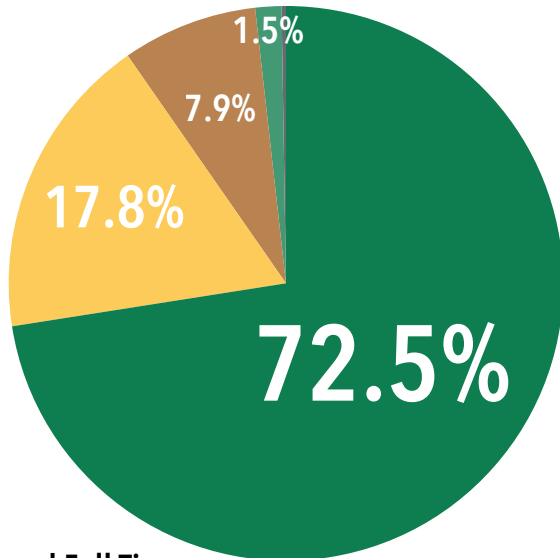

Class of 2019

The Class of 2019 consists of degree recipients from December 2018, May 2019, and August 2019. This report is based on information from 393 out of 593 ESF degree recipients, representing an overall **knowledge rate of 66.3%**.

Summary Highlights

98%

Career outcomes rate/placement rate
(full or part-time employment and attending graduate school)

88.5%

Position related to ESF major

Found position within 6 months

89.3%

Average Base Salary
undergraduates
\$46,650

Outcomes Breakdown

- Employed Full-Time
- Continuing Education
- Employed Part-Time
- Still Seeking
- Not Seeking

Top Job Sources

obtained positions via

61%
Campus Connection

32%
Applied Directly to Organization