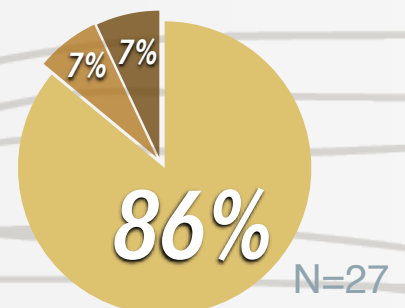

SUSTAINABLE ENERGY MANAGEMENT

EMPLOYERS

- Kiewitt
- O'Brien and Gere (Ramboll)
- Weyerhaeuser
- Bartlett Tree Experts
- GDS Associates
- The Hayner Hoyt Corporation
- AmeriCorps
- Energy Management Solutions
- Davey Tree Experts
- Lecesse Construction
- Sano-Rubin Construction
- National Grid
- Pacific Gas and Electric
- LeBella Associates
- Eclipse International
- Finch Paper LLC
- Apex Companies LLC
- JRM Construction Management
- Franklin Energy
- Arcadis
- New York Botanical Garden
- NYS Office of Parks, Recreation, and Historic Preservation
- Forecon Inc
- C&S Companies
- Turner Construction
- The Whiting-Turner Contracting Company
- QE Solar
- Pennsylvania DEP
- New York State Department of Environmental Conservation

GRADUATE SCHOOLS

- SUNY ESF
- LeMoyne College
- UMASS - Amherst
- D'Youville College