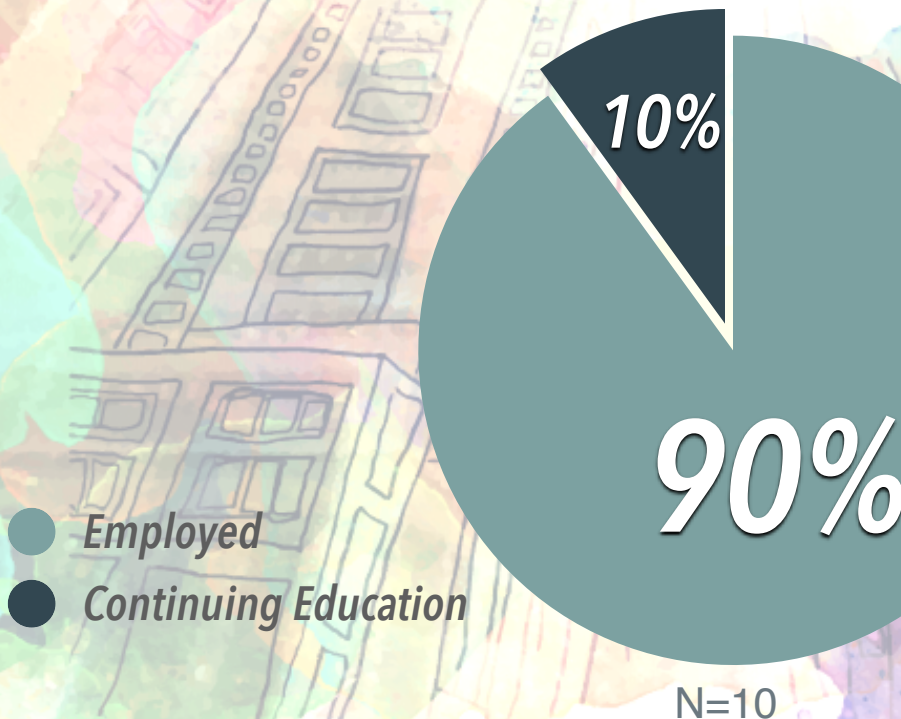

LANDSCAPE ARCHITECTURE

SUNY Environmental Science and Forestry
CAREER SERVICES
DIVISION OF STUDENT AFFAIRS

AVERAGE
STARTING SALARY
$50,700

WHERE ARE THEY NOW?
SUNY ESF CLASS OF 2019

KNOWLEDGE RATE
N=10/10
100%
*First Destination Survey results
(undergraduates)

LANDSCAPE ARCHITECTURE

EMPLOYERS

- LaGuardia Design Group
- Stephen Stimson Associates
- Weston & Sampson
- Nashville Civic Design Center
- GroundLevel Landscape Architecture
- NYS Department of Transportation
- NYS Department of Parks and Recreation
- Appel Osborne Landscape Architecture

GRADUATE SCHOOLS

- University at Buffalo