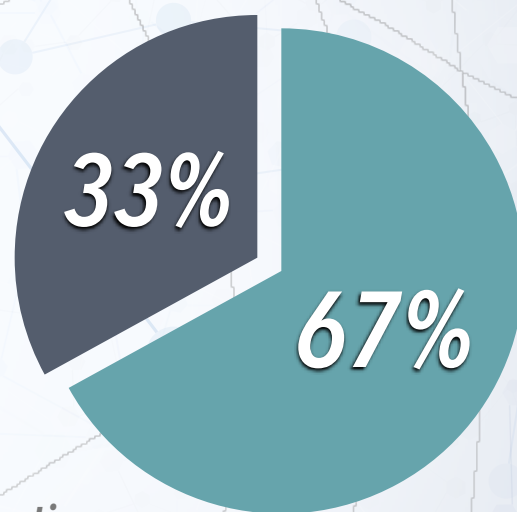

Where ESF Graduates Are Attending Graduate School

CHEMISTRY

SUNY Environmental Science and Forestry
CAREER SERVICES
DIVISION OF STUDENT AFFAIRS

AVERAGE
STARTING SALARY
\$46,750

WHERE ARE THEY NOW?

SUNY ESF CLASS OF 2019

KNOWLEDGE RATE **73%**

N=11/15

**First Destination Survey results
(undergraduates)*

CHEMISTRY

N=8

BIOCHEMISTRY

N=3

● *Employed*
● *Continuing Education*