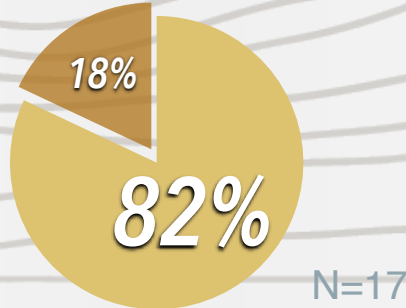

NATURAL RESOURCES MANAGEMENT