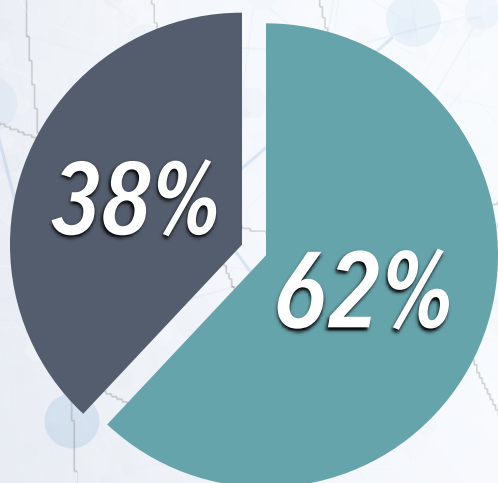

CHEMISTRY

SUNY Environmental Science and Forestry
CAREER SERVICES
DIVISION OF STUDENT AFFAIRS

AVERAGE
STARTING SALARY
$46,750

WHERE ARE THEY NOW?

SUNY ESF CLASS OF 2019

KNOWLEDGE RATE **73%**

N=11/15

**First Destination Survey results
(undergraduates)*

CHEMISTRY

N=8