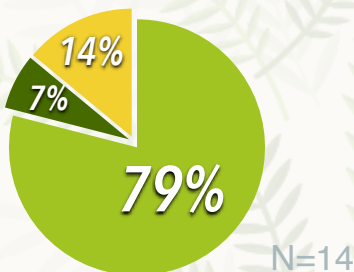

ENVIRONMENTAL & FOREST BIOLOGY

SUNY Environmental Science and Forestry
CAREER SERVICES
DIVISION OF STUDENT AFFAIRS

AVERAGE
STARTING SALARY
\$30,500

WHERE ARE THEY NOW? SUNY ESF CLASS OF 2019

KNOWLEDGE RATE **61%**
N=97/160

*First Destination Survey results
(undergraduates)

- Employed
- Seeking Employment
- Continuing Education

AQUATICS & FISHERIES SCIENCE

BIOTECHNOLOGY

CONSERVATION BIOLOGY

ENVIRONMENTAL BIOLOGY

ENVIRONMENTAL EDUCATION & INTERPRETATION