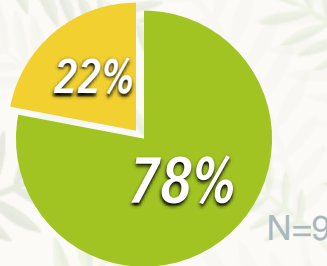

BIOTECHNOLOGY