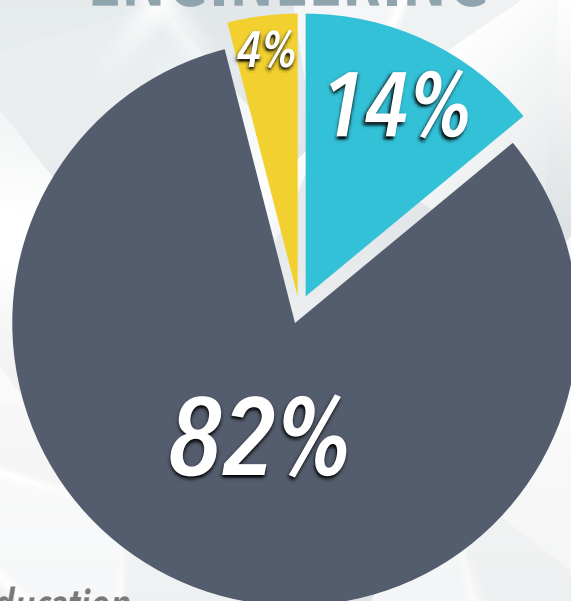

BIOPROCESS ENGINEERING

N=22

- *Employed*
- *Continuing Education*
- *Not Seeking*

EMPLOYERS

- Mohawk Paper
- International Paper
- Solenis
- Graphic Packaging International
- WestRock
- Bristol Myers Squibb
- Attis Biofuels
- Buried Acorn Brewing Co.

GRADUATE SCHOOLS

- Clarkson University
- King's College
- Johns Hopkins University
- University of Sydney
- Washington University
- Imperial College - London
- Tufts University
- Syracuse University
- Georgetown University
- SUNY ESF