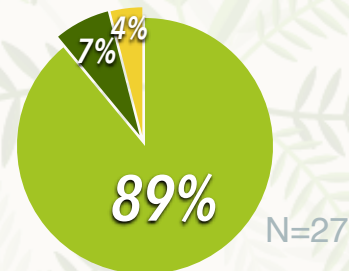

WILDLIFE SCIENCE

EMPLOYERS

- US Fish and Wildlife Service
- Baltimore Woods Nature Center
- New York State Department of Environmental Conservation (NYS DEC)
- Lehr Land Surveyors
- Upstate Freshwater Institute
- United States Department of Agriculture
- The Paleontological Research Institution
- Hartshorn Organic Farms
- USDA-ARS
- Ichor Therapeutics, Inc.
- Cornell Cooperative Extension
- NYS Office of Parks, Recreation & Historic Preservation
- Michael Grimm Tree Services
- Rosamond Gifford Zoo
- Cornell University
- The Nature Conservancy
- Boyce Thompson Institute
- Columbia University
- The Ohio State University
- SavATree
- Quality Veterinary Care
- United States Forest Service
- SGS Galson
- Wickes Arborists

GRADUATE SCHOOLS

- Virginia Polytechnic Institute
- University of Edinburgh
- The University of Maine
- University of Nevada - Las Vegas
- University of Wisconsin - Madison
- Cornell University
- SUNY ESF