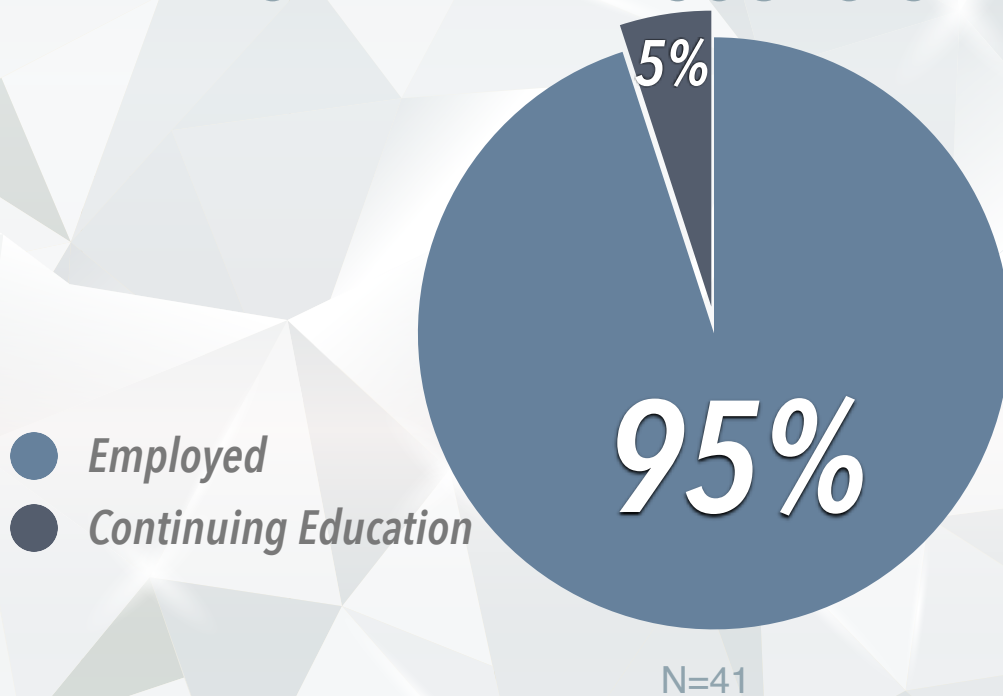

GRADUATE SCHOOLS

- University of Lynchburg
- Vermont Law School
- SUNY ESF

ENVIRONMENTAL RESOURCES ENGINEERING

SUNY Environmental Science and Forestry
CAREER SERVICES
DIVISION OF STUDENT AFFAIRS

AVERAGE
STARTING SALARY
\$55,400

WHERE ARE THEY NOW?

SUNY ESF CLASS OF 2019

KNOWLEDGE RATE **91%**
N=41/45

*First Destination Survey results
(undergraduates)

ENVIRONMENTAL RESOURCES ENGINEERING

- *Employed*
- *Continuing Education*

N=41

EMPLOYERS